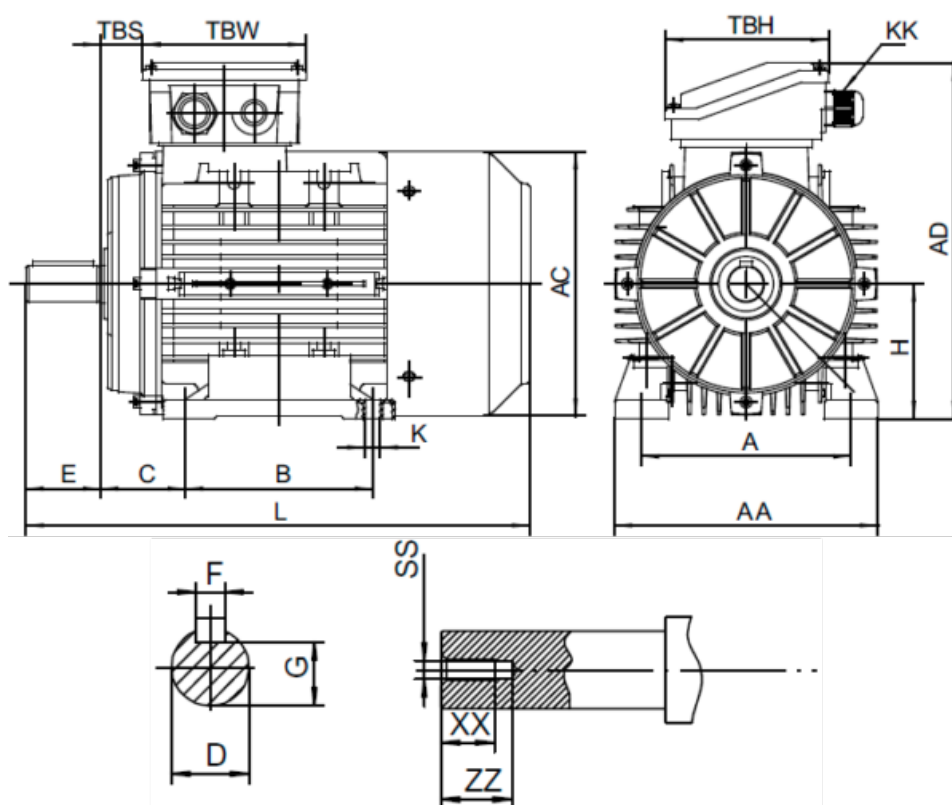

# Data Sheet

Article number: 253901500222

Description: Kleedrive T4A 160M2-2 15.0kw 2800 rpm  
3x230/400V 50 HZ IP55 B3 Eff=93,3%

## Measures

A = 254	F = 12	TBW = 148
AA = 314	G = 37	XX = 36
AC = Ø314	H = 160	ZZ = 45
AD = 391	KK = -	
B = 210	L = 616	
C = 108	SS = M16	
D = Ø42	TBH = 148	
E = 110	TBS = 64	